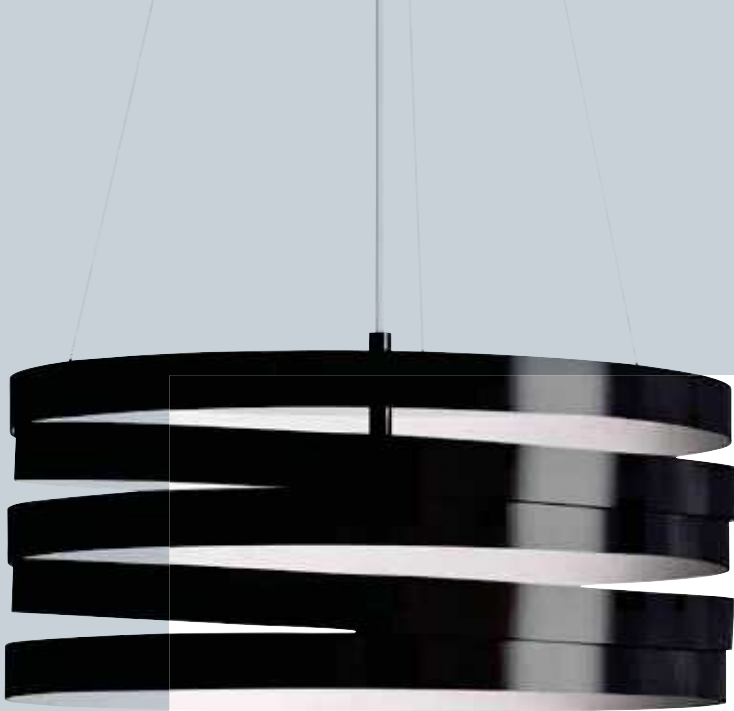

BAND

SOSPENSIONE
SUSPENSION

Materiali/Materials:

Metallo/Metal

Finitura/Finish:

Bianco/White

Nero/Black

Foglia oro/Gold leaf

Foglia argento/Silver leaf

Foglia rame/Copper leaf

Bianco-foglia oro/White-gold leaf

Bianco-foglia argento/White-silver leaf

Nero-foglia oro/Black-gold leaf

S50:

Dimensioni/Measurements:

Ø 50 cm H 30 cm H tot. 150 cm

3xE27 LED - 8xG9 LED

LED: 24W down - 9W up