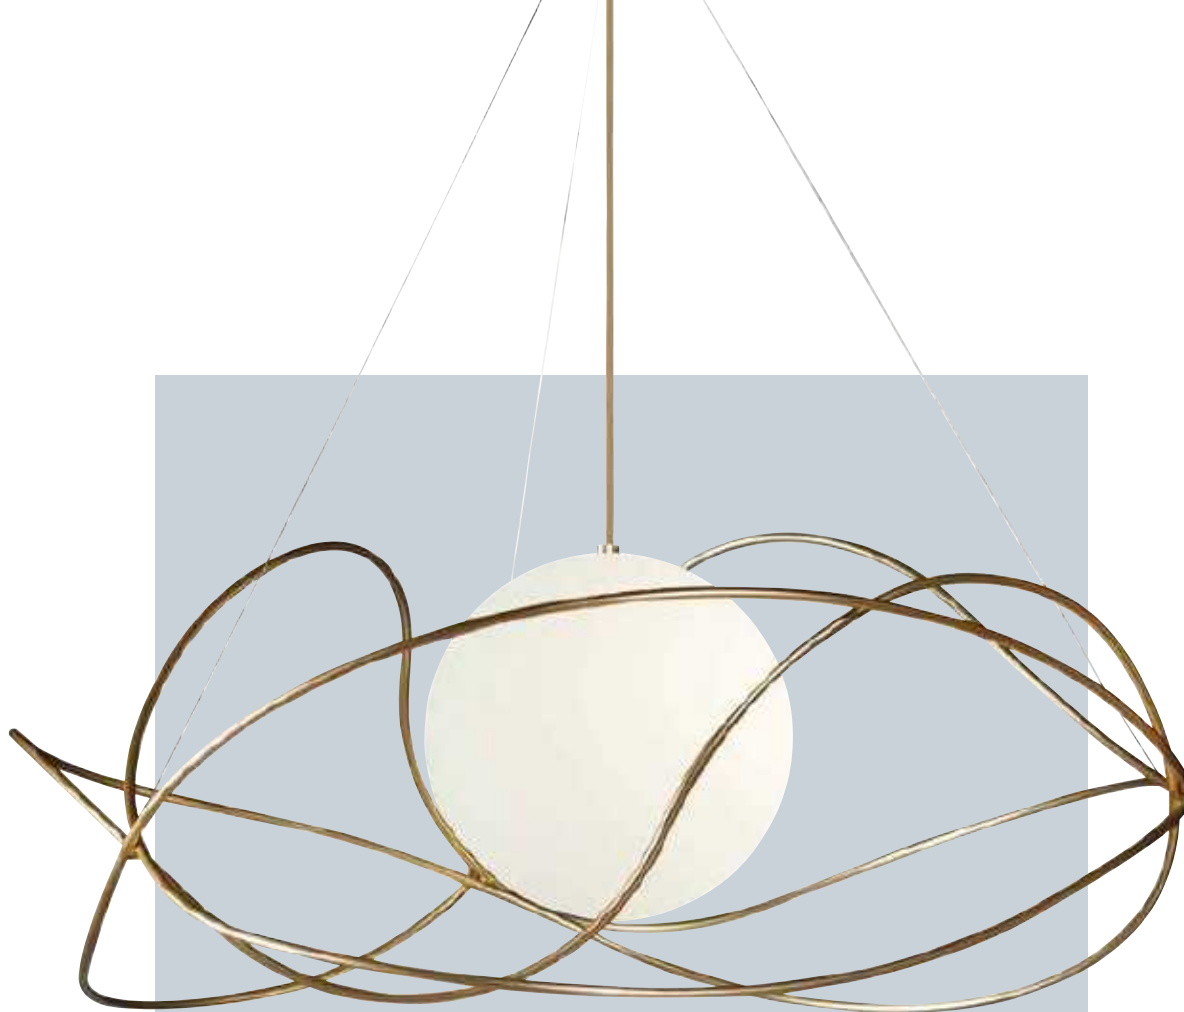

GARBUGLIO

SOFFITTO
CEILING

Materiali/Materials:

Metallo/Metal

Vetro/Glass

Finitura/Finish:

Bianco/White

Nero/Black

Oro satinato/Satin gold

Bianco e oro/White and gold

Nero e oro/Black and gold

Oro satinato e nero/Satin gold and black

SV:

Dimensioni/Measurements:

sfera vetro/glass ball Ø 20 cm

Ø 70 cm H 30 cm H tot. 120 cm

1xE27 LED